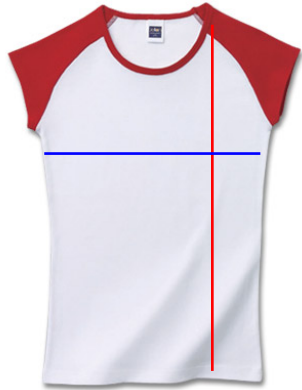

Ladies Short Sleeve Size chart

	S	M	L
length	21 1/4	22 1/2	23 5/8
width	13 3/4	15	16 1/8

Inch